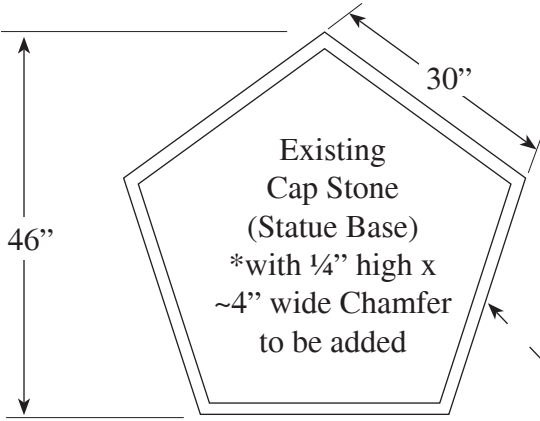

110%
life-sized

Base, Column & Cap to be pinned based on Industry Standards & Stone Integrity by Statue Manufacturer

1940 US Soldier Statue featuring:

- Male, 18-20 year old
- Campaign Hat
- 1903 Springfield Bolt Action Rifle
- Leg Wraps
- WWI Era Backpack & Mess Kit