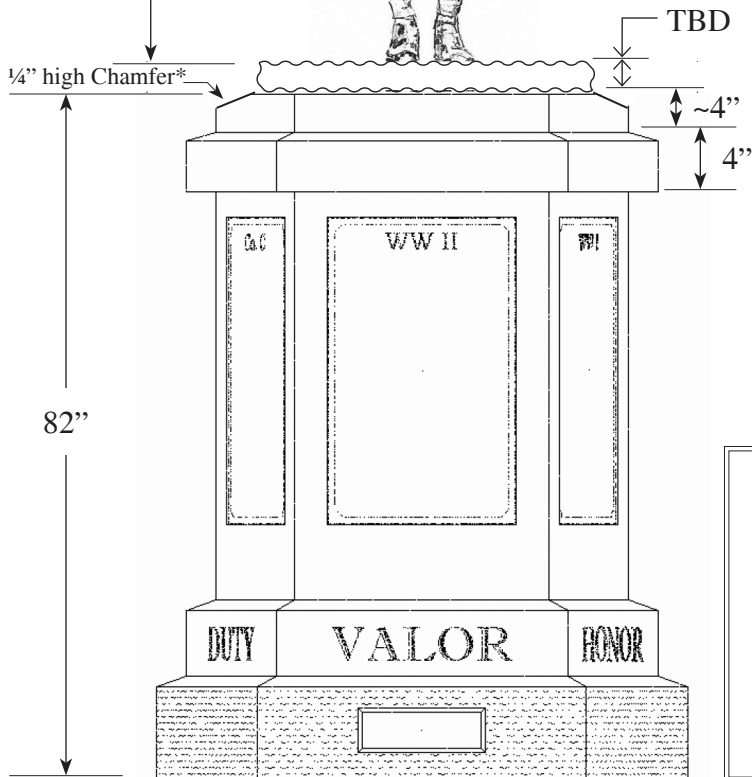

110%
life-sized

Base, Column & Cap to be pinned based on Industry Standards & Stone Integrity by Statue Manufacturer

1940 US Soldier Statue featuring:

- Male, 18-20 year old
- Campaign Hat
- 1903 Springfield Bolt Action Rifle
- Leg Wraps
- WWI Era Backpack & Mess Kit