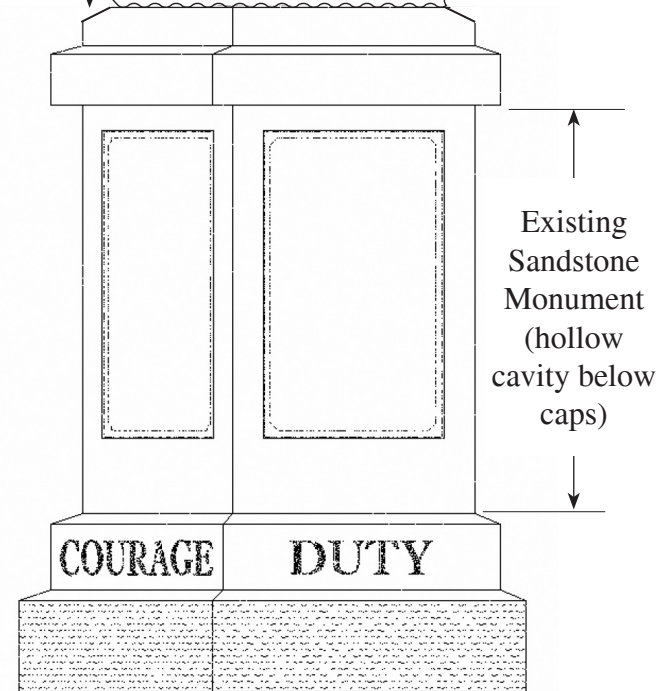

110%
life-sized

Base, Column & Cap to be pinned based on Industry Standards & Stone Integrity by Statue Manufacturer

1940 US Soldier Statue featuring:

- Male, 18-20 year old
- Campaign Hat
- 1903 Springfield Bolt Action Rifle
- Leg Wraps
- WWI Era Backpack & Mess Kit